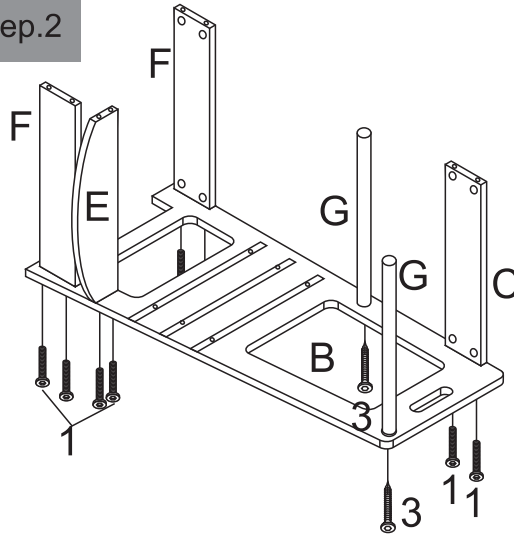

KingSo

Kitchen Helper Stool

Installation instructions

COLOR: KHAKI

Parts list

A 	B 	C 	D 	
x1	x1	x1	x1	
E 	F 	G 		
x1	x2	x2		
1  <p>M6*50mm</p>	2 	3  <p>M6*40mm</p>	4 	5 
x20	x20	x4	x1	x4

- Keep small parts out of the reach of children.
- Adult assembly is required. Exercise care when unpacking and assembling product.
- This product will not necessarily prevent all accidents. Never leave children unattended.
- Before installation, please read the manual carefully, if you have any questions, please contact us.

INSTALLATION

Step.1

Step.2

Step.3

Step.4

Step.5