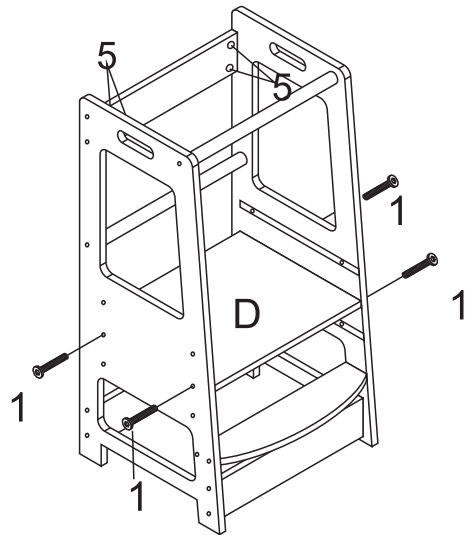

KingSo

Kitchen Helper Stool

Installation instructions

COLOR: KHAKI

Parts list

A 	B 	C 	D 	
x1	x1	x1	x1	
E 	F 	G 		
x1	x2	x2		
1  <p>M6*50mm</p>	2 	3  <p>M6*40mm</p>	4 	5 
x20	x20	x4	x1	x4

- Keep small parts out of the reach of children.
- Adult assembly is required. Exercise care when unpacking and assembling product.
- This product will not necessarily prevent all accidents. Never leave children unattended.
- Before installation, please read the manual carefully, if you have any questions, please contact us.

INSTALLATION

Step.1

Step.2

Step.3

Step.4

Step.5