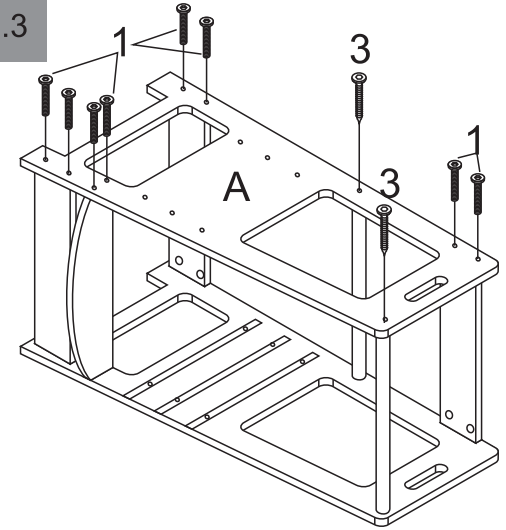

KingSo

Kitchen Helper Stool

Installation instructions

COLOR: KHAKI

Parts list

A 	B 	C 	D 	
x1	x1	x1	x1	
E 	F 	G 		
x1	x2	x2		
1  <p>M6*50mm</p>	2 	3  <p>M6*40mm</p>	4 	5 
x20	x20	x4	x1	x4

- Keep small parts out of the reach of children.
- Adult assembly is required. Exercise care when unpacking and assembling product.
- This product will not necessarily prevent all accidents. Never leave children unattended.
- Before installation, please read the manual carefully, if you have any questions, please contact us.

INSTALLATION

Step.1

Step.2

Step.3

Step.4

Step.5