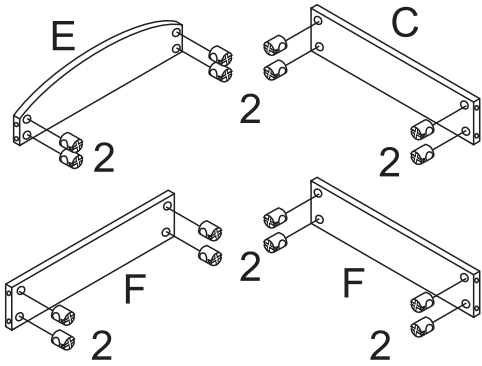

INSTALLATION

Step.1